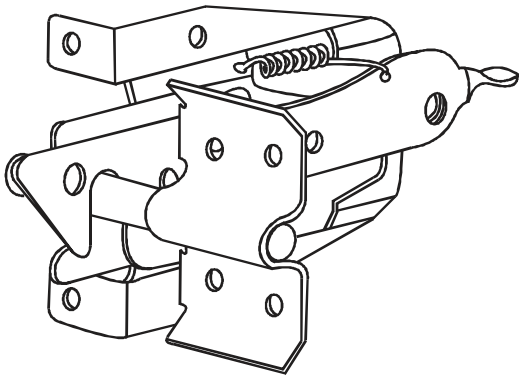

HARDWARE

RESIDENTIAL HINGE

**2" Heavy Duty
Residential Hinge**

KMS-20-IHB

RESIDENTIAL LATCH

**Heavy Duty
Residential Latch**
(Dual Lockable)

KSS-DUAL

DROP RODS