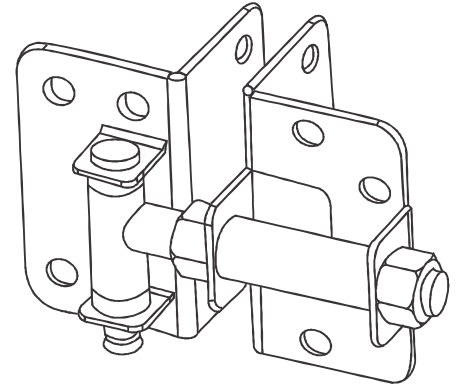

GATES

GATE KITS

| | <i>BLACK</i> | <i>BRONZE</i> | <i>TAN</i> | <i>WHITE</i> |
|--|--------------|---------------|------------|--------------|
| 4'H x 42"OTO | G4X42BLK | G4X42BRZ | G4X42TAN | G4X42WHT |
| 4'H x 48"OTO | G4X48BLK | G4X48BRZ | G4X48TAN | G4X48WHT |
| 4'H x 60"OTO | G4X60BLK | G4X60BRZ | G4X60TAN | G4X60WHT |
| 4'H x 72"OTO <small>INCLUDES GUSSETS</small> | G4X72BLK | G4X72BRZ | G4X72TAN | G4X72WHT |
| 6'H x 42"OTO | G6X42BLK | G6X42BRZ | G6X42TAN | G6X42WHT |
| 6'H x 48"OTO | G6X48BLK | G6X48BRZ | G6X48TAN | G6X48WHT |
| 6'H x 60"OTO | G6X60BLK | G6X60BRZ | G6X60TAN | G6X60WHT |
| 6'H x 72"OTO <small>INCLUDES GUSSETS</small> | G6X72BLK | G6X72BRZ | G6X72TAN | G6X72WHT |
| 8'H x 42"OTO | G8X42BLK | G8X42BRZ | G8X42TAN | G8X42WHT |
| 8'H x 48"OTO | G8X48BLK | G8X48BRZ | G8X48TAN | G8X48WHT |
| 8'H x 60"OTO | G8X60BLK | G8X60BRZ | G8X60TAN | G8X60WHT |
| 8'H x 72"OTO <small>INCLUDES GUSSETS</small> | G8X72BLK | G8X72BRZ | G8X72TAN | G8X60WHT |

3" MID-RAIL STRAP SET

72"H KIT

96"H KIT

| | <i>BLACK</i> | <i>BRONZE</i> | <i>TAN</i> | <i>WHITE</i> |
|-----------------|--------------|---------------|------------|--------------|
| 72"H KIT | MR72BLK | MR72BRZ | MR72TAN | MR72WHT |
| 96"H KIT | MR96BLK | MR96BRZ | MR96TAN | MR96WHT |

HARDWARE

RESIDENTIAL HINGE

**2" Heavy Duty
Residential Hinge**

KMS-20-IHB

RESIDENTIAL LATCH

**Heavy Duty
Residential Latch**
(Dual Lockable)

KSS-DUAL

DROP RODS