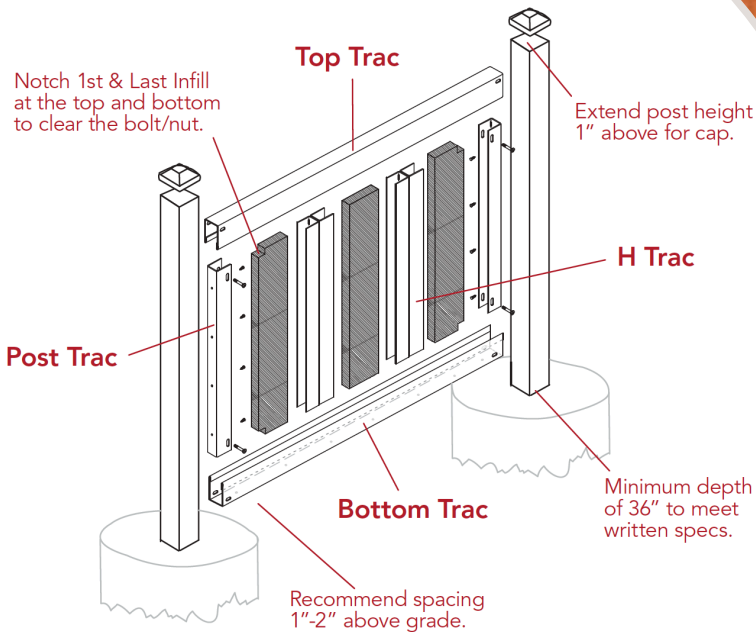

IDEAL FOR NEIGHBORHOOD PERIMETERS, ENCLOSURES, COMMERCIAL PRIVACY & MORE!

**CALL FOR A QUOTE!
888.995.8077**

Info@perimtec.com