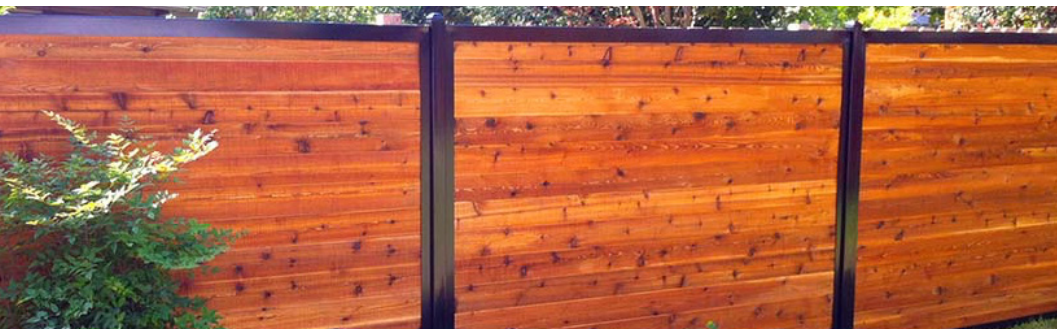

MASTER DISTRIBUTOR

THE MOST VERSATILE PRIVACY FENCE

SYSTEM IN THE WORLD!

FenceTrac offers a “TRAC” rail fencing system that opens up unlimited possibilities.

VERSATILE

Choose from almost any infill material to get the look you want. Horizontal, vertical, wood, composite, chain, steel or stucco.

PATENTED U-Channel Rails create a secure and durable fence that accommodates nearly any infill material.

ECONOMICAL

No more warping cross members or posts. If a part is damaged, it can easily be repaired or replaced.

The system works equally well providing secure and beautiful fencing in both **residential** and **commercial** environments.

SIMPLE

Easy to install. No need for boxes of nails or screws. Set up the tracks and slide in the infill material!