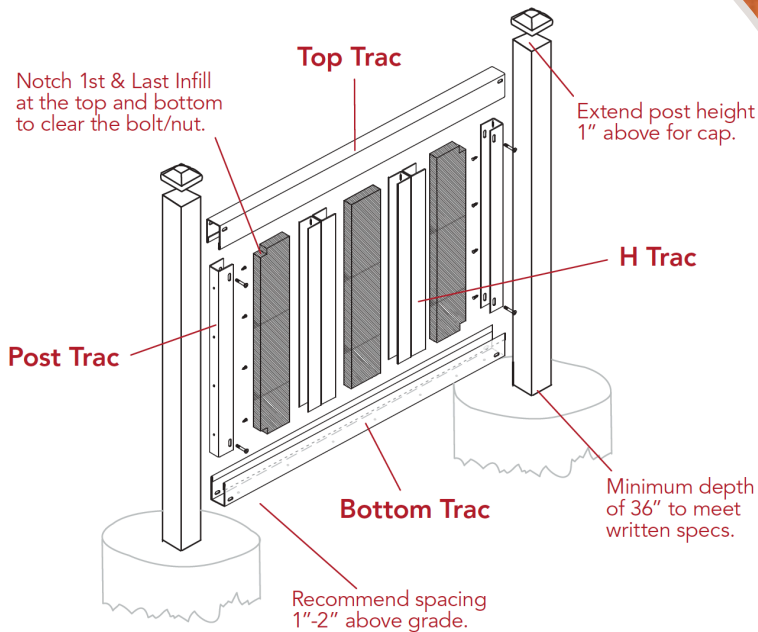

IDEAL FOR NEIGHBORHOOD PERIMETERS, ENCLOSURES, COMMERCIAL PRIVACY & MORE!

**CALL FOR A QUOTE!
888.995.8077**

Info@perimtec.com